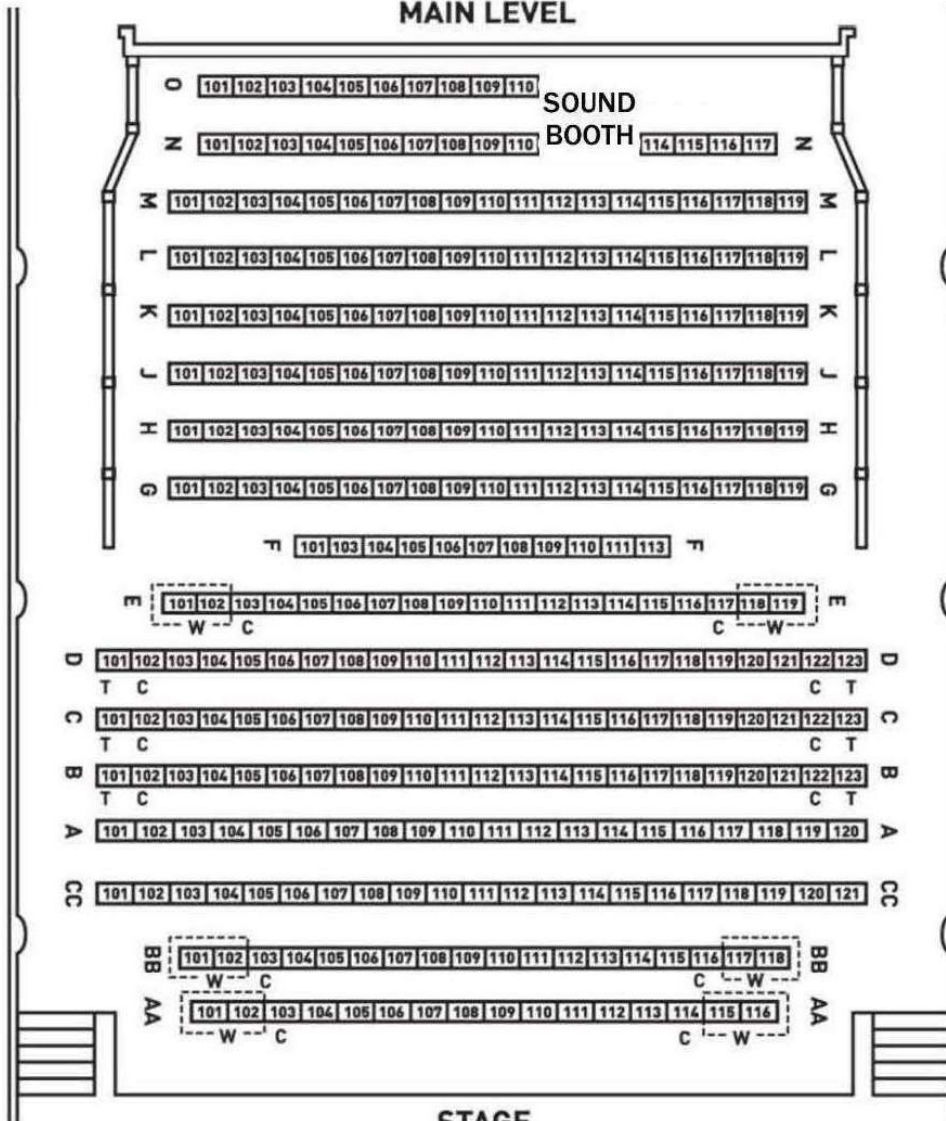

# TOWER THEATRE BALCONY

# MAIN LEVEL

## STAGE

W = wheelchair  
C = companion  
T = transfer